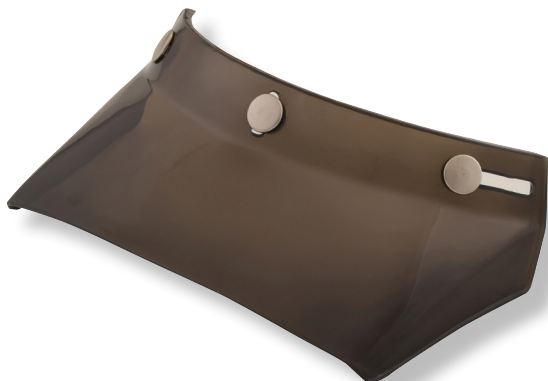

GLOSS BLACK
PART NUMBER :0132-1026

DARK SMOKE
PART NUMBER :0132-1027

GLOSS WHITE
PART NUMBER :0132-1028

3-SNAP VINTAGE MX NON VENTED

DARK SMOKE
PART NUMBER :0132-1031

GLOSS BLACK
PART NUMBER :0132-1030

GLOSS WHITE
PART NUMBER :0132-1032