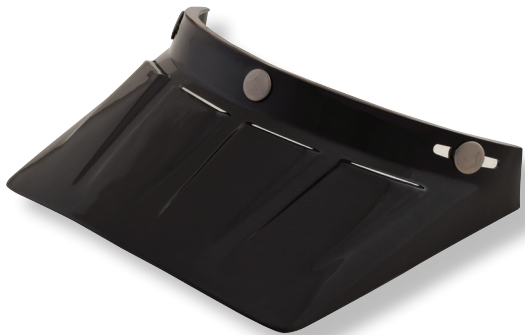

VINTAGE SNAP ON VISORS (PEAKS)

2017
new
PRODUCT

3-SNAP VINTAGE MX WITH 4 VENTS

GLOSS BLACK
PART NUMBER :0132-1023