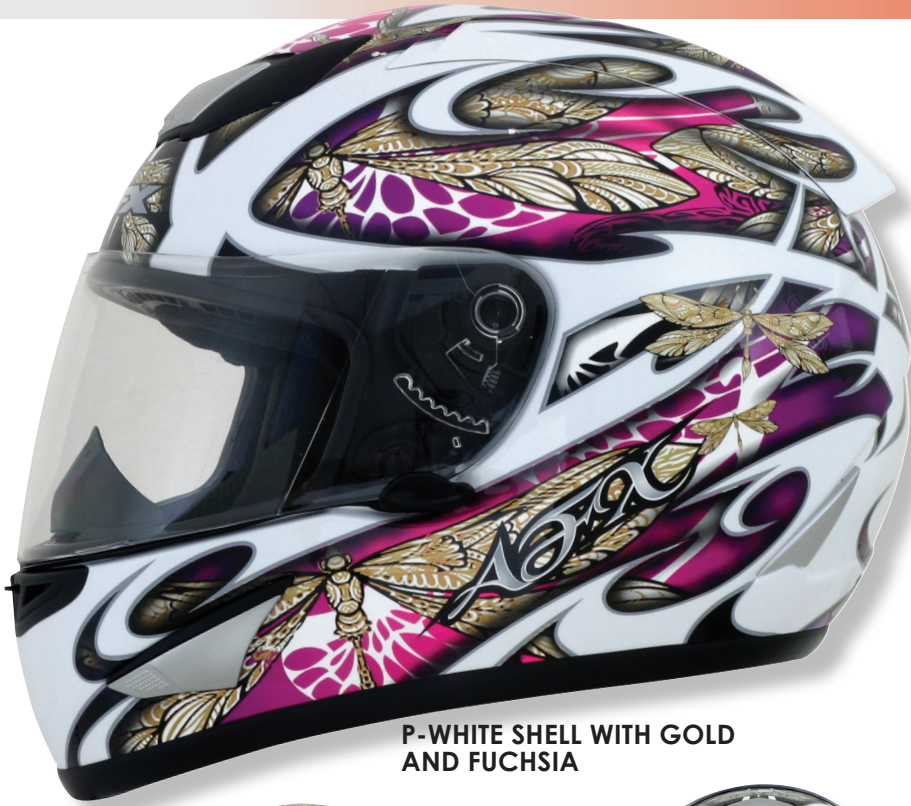

	XS	N/A
	S	0101-6376
	M	0101-6377
	L	0101-6378
	XL	0101-6379
	XXL	0101-6380

FX-95 DRAGON FLY

ADULT FULL-FACE

SAFETY CERTIFICATIONS

This helmet model meets or exceeds both ECE 22.05 and DOT FMVSS-218 motorcycle helmet safety standards.

HELMET WEIGHT

A large-size FX-95 weighs 1.59 kg or 3.5 lbs.

SPECIFICATIONS & FEATURES

- An aerodynamic shell design constructed using an advanced lightweight composite poly-alloy
- A helmet liner and cheek pads made with a hypo-allergenic and anti-microbial nylon, all of which are removable and washable
- A flush-fit lock down, side-coverless face shield that is optically correct, compound-curved, scratch-resistant and protects against UV-rays
- There are several tinted shields available for this model
- 8 points of ventilation with chin, side, forehead, top and rear vents
- Retention system is quick release with sewn on ECE logo
- Provides ample ear cavity space for speakers
- A clear coat finish to protect paint & graphics
- Comes with a Limited One Year Warranty