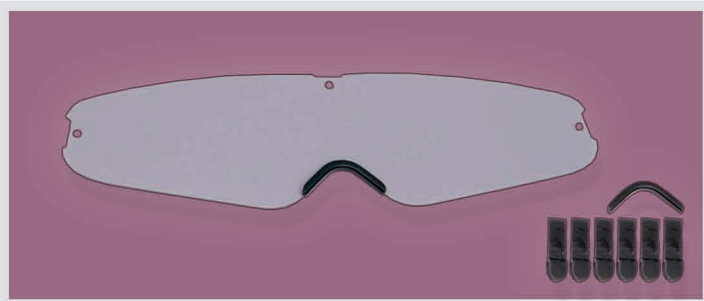

BLUE MIRROR

SMALL SHIELD 0131-0057

LARGE SHIELD 0131-0053

1. ATTACH THE FOUR PLASTIC TABS

2. PUSH THE FAST SHIELD TABS IN
PLACE BETWEEN YOUR HELMET'S
SHELL AND LINER

RAINBOW MIRROR

SMALL SHIELD 0131-0058

LARGE SHIELD 0131-0054