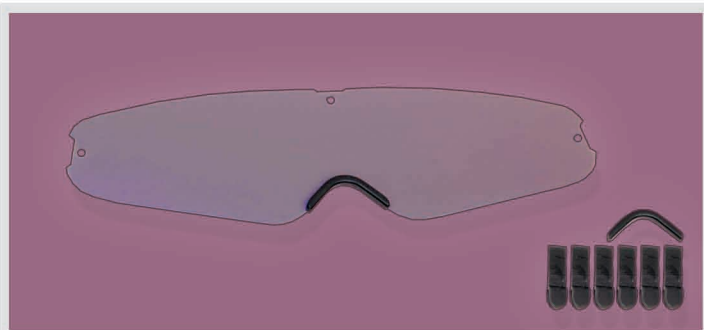

BLUE MIRROR

SMALL SHIELD 0131-0057

LARGE SHIELD 0131-0053

1. ATTACH THE FOUR PLASTIC TABS

2. PUSH THE FAST SHIELD TABS IN
PLACE BETWEEN YOUR HELMET'S
SHELL AND LINER

RAINBOW MIRROR

SMALL SHIELD 0131-0058

LARGE SHIELD 0131-0054