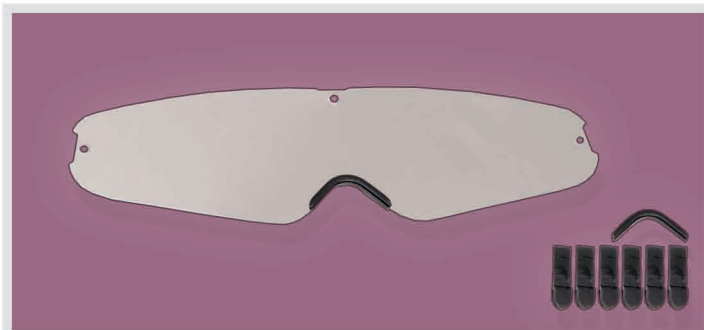

SILVER MIRROR

SMALL SHIELD   0131-0056

LARGE SHIELD   0131-0052