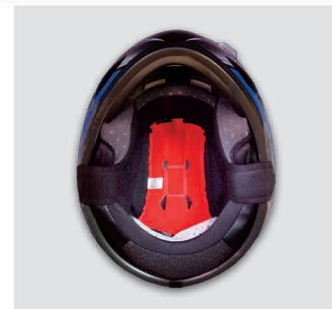

HELMET LINER

MODEL NUMBERS

HELMET SIZES		XS	S	M	L	XL	XXL
BLACK SOLID	0101-	2608	2609	2610	2611	2612	2613
SILVER SOLID	0101-	2614	2615	2616	2617	2618	2619
FLAT BLACK SOLID	0101-	2620	2621	2622	2623	2624	2625
WINE RED SOLID	0101-	2626	2627	2628	2629	2630	2631
PEARL WHITE SOLID	0101-	2632	2633	2634	2635	2636	2637
SILVER MULTI	0101-	2638	2639	2640	2641	2642	2643
FLAT BLACK MULTI	0101-	2644	2645	2646	2647	2648	2649
BLUE MULTI	0101-	2650	2651	2652	2653	2654	2655
RED MULTI	0101-	2656	2657	2658	2659	2660	2661
PINK MULTI	0101-	2662	2663	2664	2665	2666	2667
PEARL WHITE MULTI	0101-	2668	2669	2670	2671	2672	2673
GREEN MULTI	0101-	2674	2675	2676	2677	2678	2679
YELLOW MULTI	0101-	2680	2681	2682	2683	2684	2685