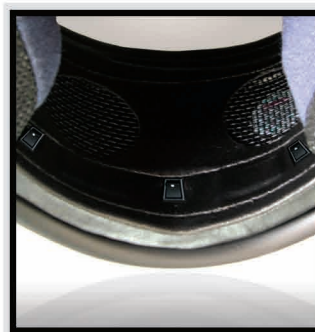

In both the FX-4 and FX-11, the system powers an ultra-bright LED light which can be used for convenient night-time utility (such as reading a map).

INTEGRATED FANS

In the FX-11, this system also shows miniature fans located in the helmet's chin bar that help keep your face shield fog-free while continually circulating cool, fresh air around the helmet's interior.