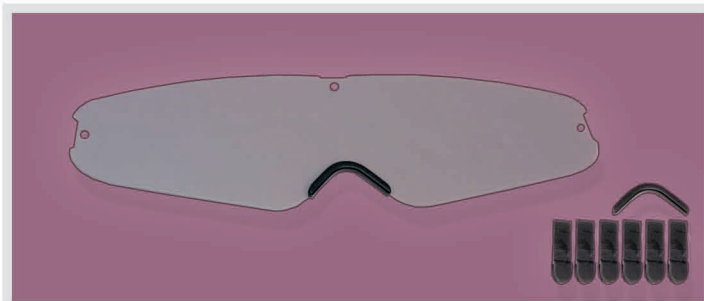

SMOKE

SMALL SHIELD   0131-0055

LARGE SHIELD   0131-0051