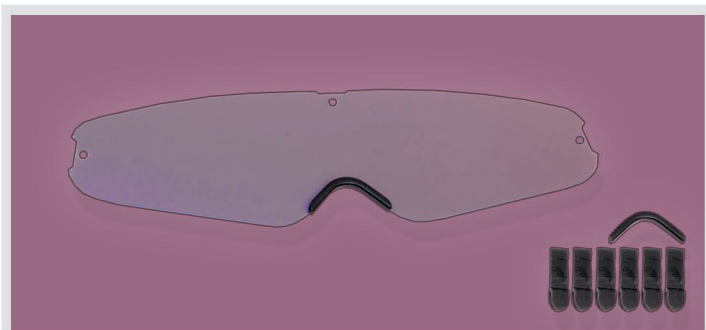

BLUE MIRROR

SMALL SHIELD 0131-0057

LARGE SHIELD 0131-0053

1. ATTACH THE FOUR PLASTIC TABS

2. PUSH THE FAST SHIELD TABS IN
PLACE BETWEEN YOUR HELMET'S
SHELL AND LINER

RAINBOW MIRROR

SMALL SHIELD 0131-0058

LARGE SHIELD 0131-0054