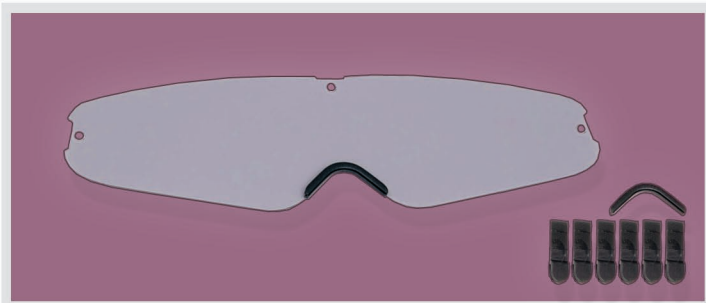

BLUE MIRROR

SMALL SHIELD 0131-0057

LARGE SHIELD 0131-0053

1. ATTACH THE FOUR PLASTIC TABS

2. PUSH THE FAST SHIELD TABS IN
PLACE BETWEEN YOUR HELMET'S
SHELL AND LINER

RAINBOW MIRROR

SMALL SHIELD 0131-0058

LARGE SHIELD 0131-0054