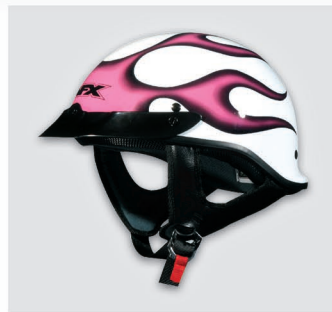

FX-68

ADULT BEANIE HELMET
+ ATTACHED VISOR

STANDARD FEATURES

- Meets or exceeds DOT FMVSS-218 motorcycle helmet safety standards
- An advanced aerodynamic shell design constructed using thermoplastic poly-alloy
- A hypo-allergenic and antimicrobial nylon liner
- A removable screw-on visor
- A removable ear covers
- A square type D-ring with chin strap holder
- Lifetime Warranty

SIZES

XS-XXL

PINK FLAME

MODEL NUMBERS

HELMET SIZES		XS	S	M	L	XL	XXL
BLACK SOLID	0103-	0075	0076	0077	0078	0079	0080
FLAT BLACK SOLID	0103-	0081	0082	0083	0084	0085	0086
SILVER SOLID	0103-	0087	0088	0089	0090	0091	0092
WHITE SOLID	0103-	0093	0094	0095	0096	0097	0098
FLAT BLACK FLAME	0103-	0099	0100	0101	0102	0103	0104
SILVER CHROME	0103-	0105	0106	0107	0108	0109	0110
GOLD CHROME	0103-	0111	0112	0113	0114	0115	0116
SMOKE SILVER CHROME	0103-	0117	0118	0119	0120	0121	0122
BLACK + SILVER FLAME	0103-	0258	0259	0260	0261	0262	0263
DARK SILVER + BLACK FLAME	0103-	0264	0265	0266	0267	0268	0269
PINK FLAME	0103-	0270	0271	0272	0273	0274	N/A
ICE BLUE FLAME	0103-	0275	0276	0277	0278	0279	N/A