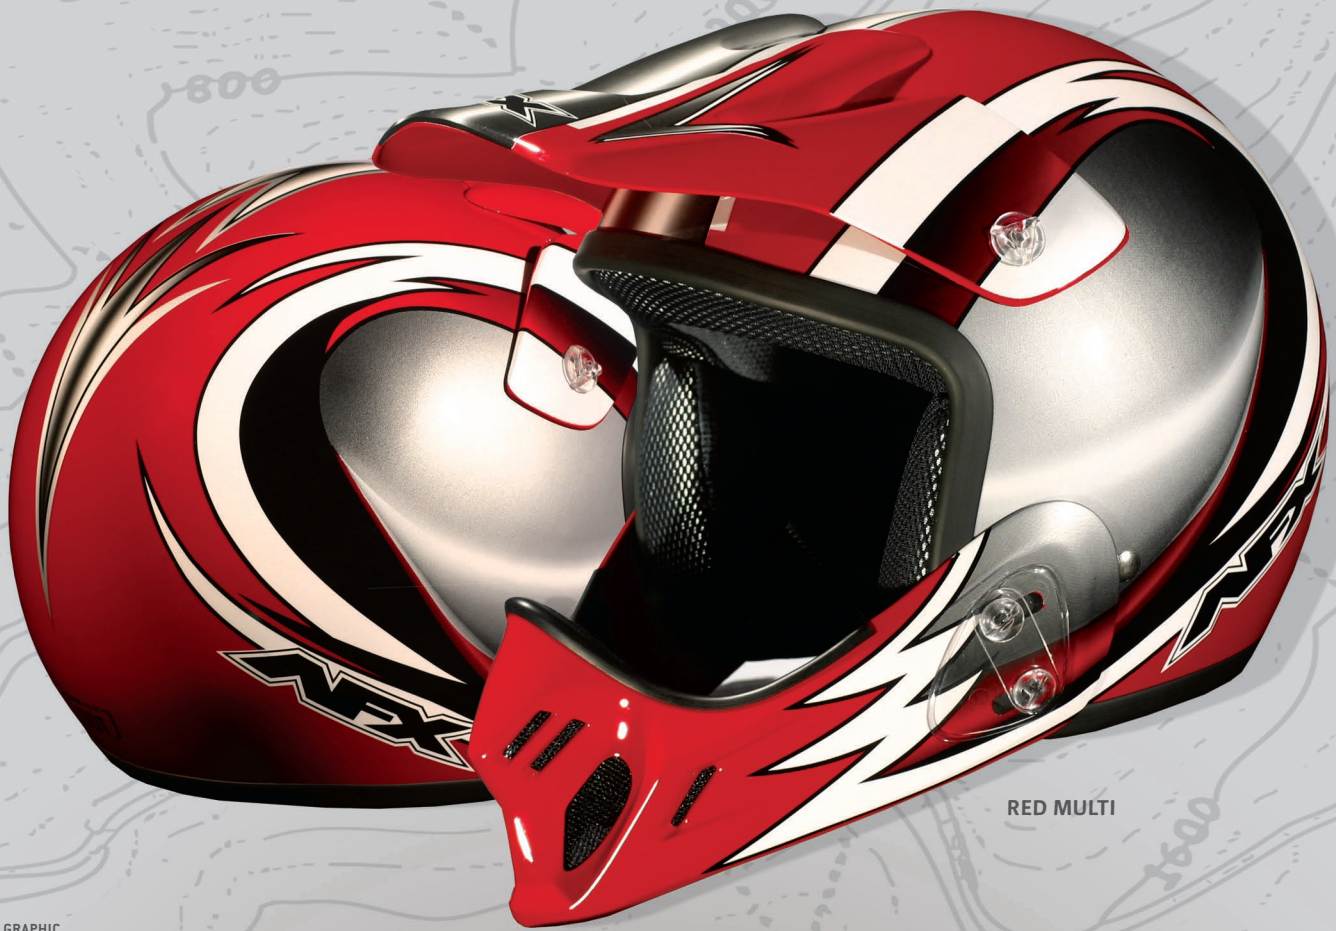

ORANGE SOLID

SILVER SOLID

RED MULTI

NEW NEW GRAPHIC FOR '08

FX-85 & FX-85Y

ADULT (85) & YOUTH (85Y) OFF-ROAD / ATV HELMET

FX-85 STANDARD FEATURES

- Meets or exceeds DOT FMVSS-218 motorcycle helmet safety standards
- An advanced aerodynamic shell design constructed using thermoplastic poly-alloy
- A hypo-allergenic and antimicrobial nylon helmet liner and cheek pads
- A detachable chinbar that allows the helmet to convert from an off-road to an open-face helmet
- A removable screw-on visor
- Chin vents
- A square type D-ring with chin strap holder
- Ample ear cavity space for speakers
- Lifetime Warranty